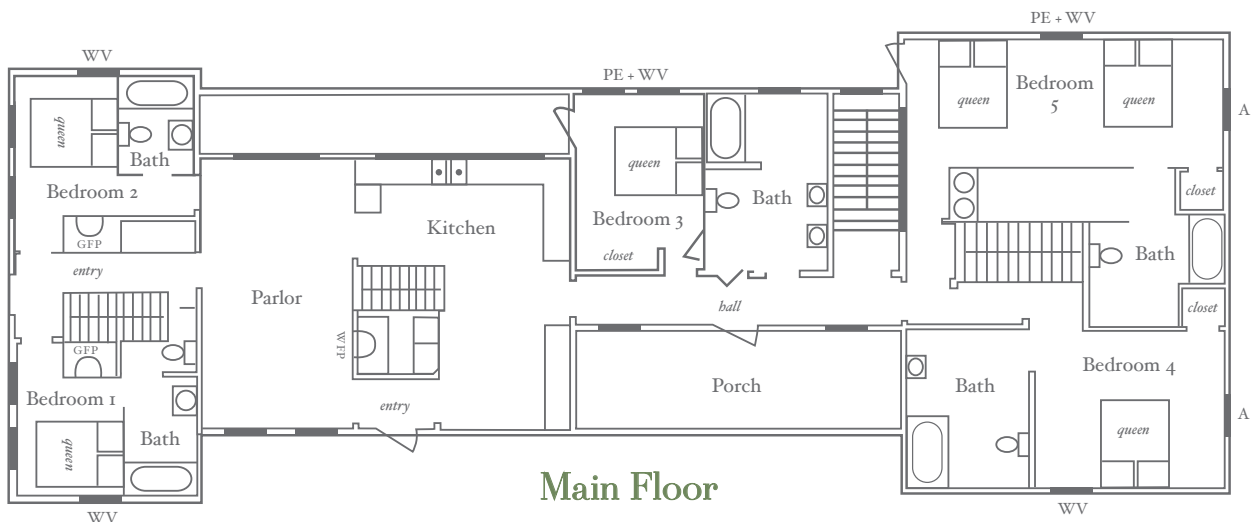

Beach Rose Farm

KEY	
<i>A</i> = Adjoining Room Optional	<i>GFP</i> = Gas Fireplace
<i>WD</i> = Washer/Dryer	<i>WFP</i> = Wood Fireplace
<i>PE</i> = Private Entrance	<i>WV</i> = Waterview