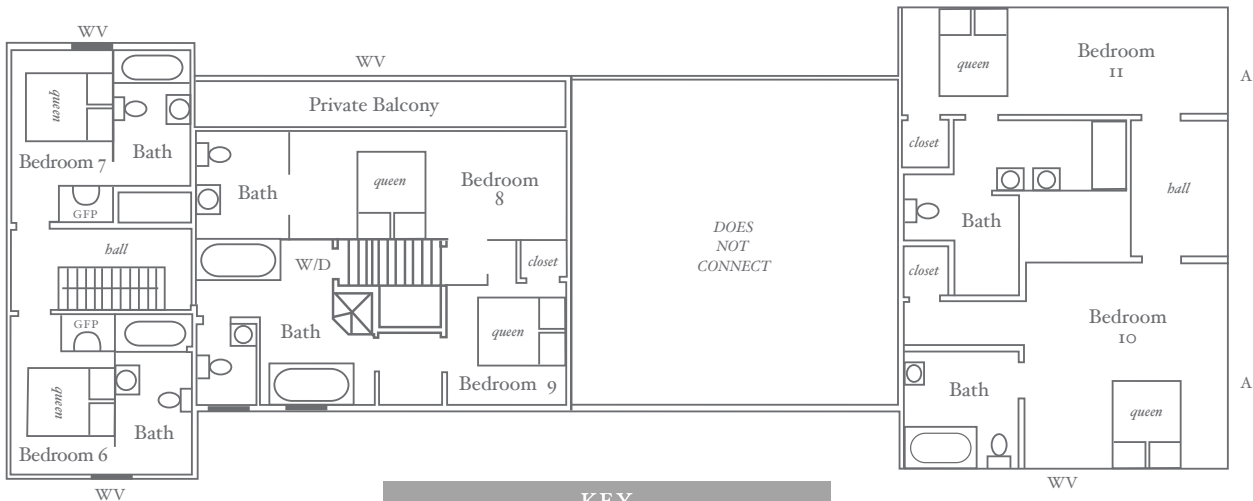

Beach Rose Farm

KEY	
<i>A</i> = Adjoining Room Optional	<i>GFP</i> = Gas Fireplace
<i>WD</i> = Washer/Dryer	<i>WFP</i> = Wood Fireplace
<i>PE</i> = Private Entrance	<i>WV</i> = Waterview