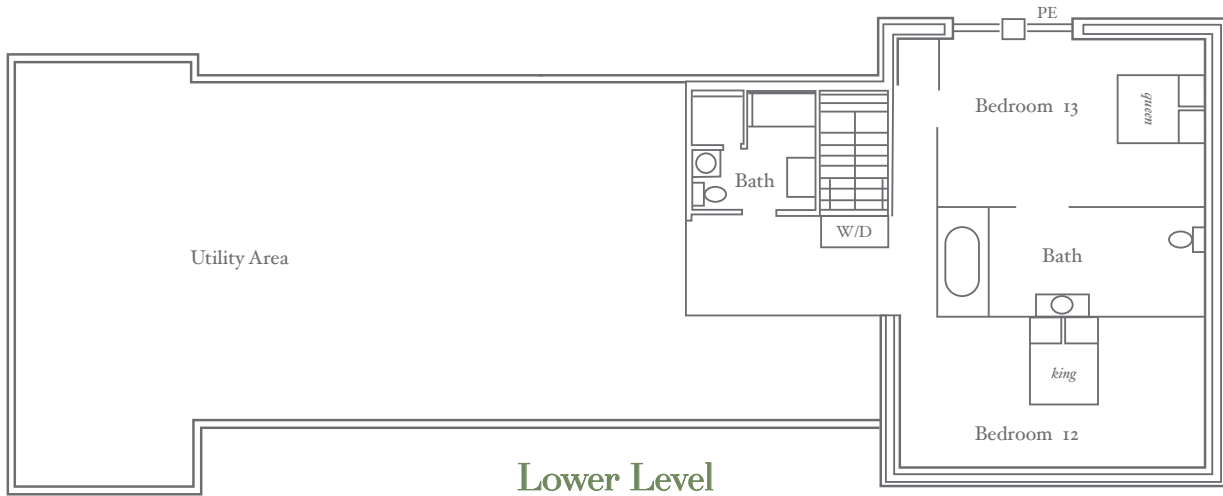

Beach Rose Farm

KEY	
<i>A</i> = Adjoining Room Optional	<i>GFP</i> = Gas Fireplace
<i>WD</i> = Washer/Dryer	<i>WFP</i> = Wood Fireplace
<i>PE</i> = Private Entrance	<i>WV</i> = Waterview